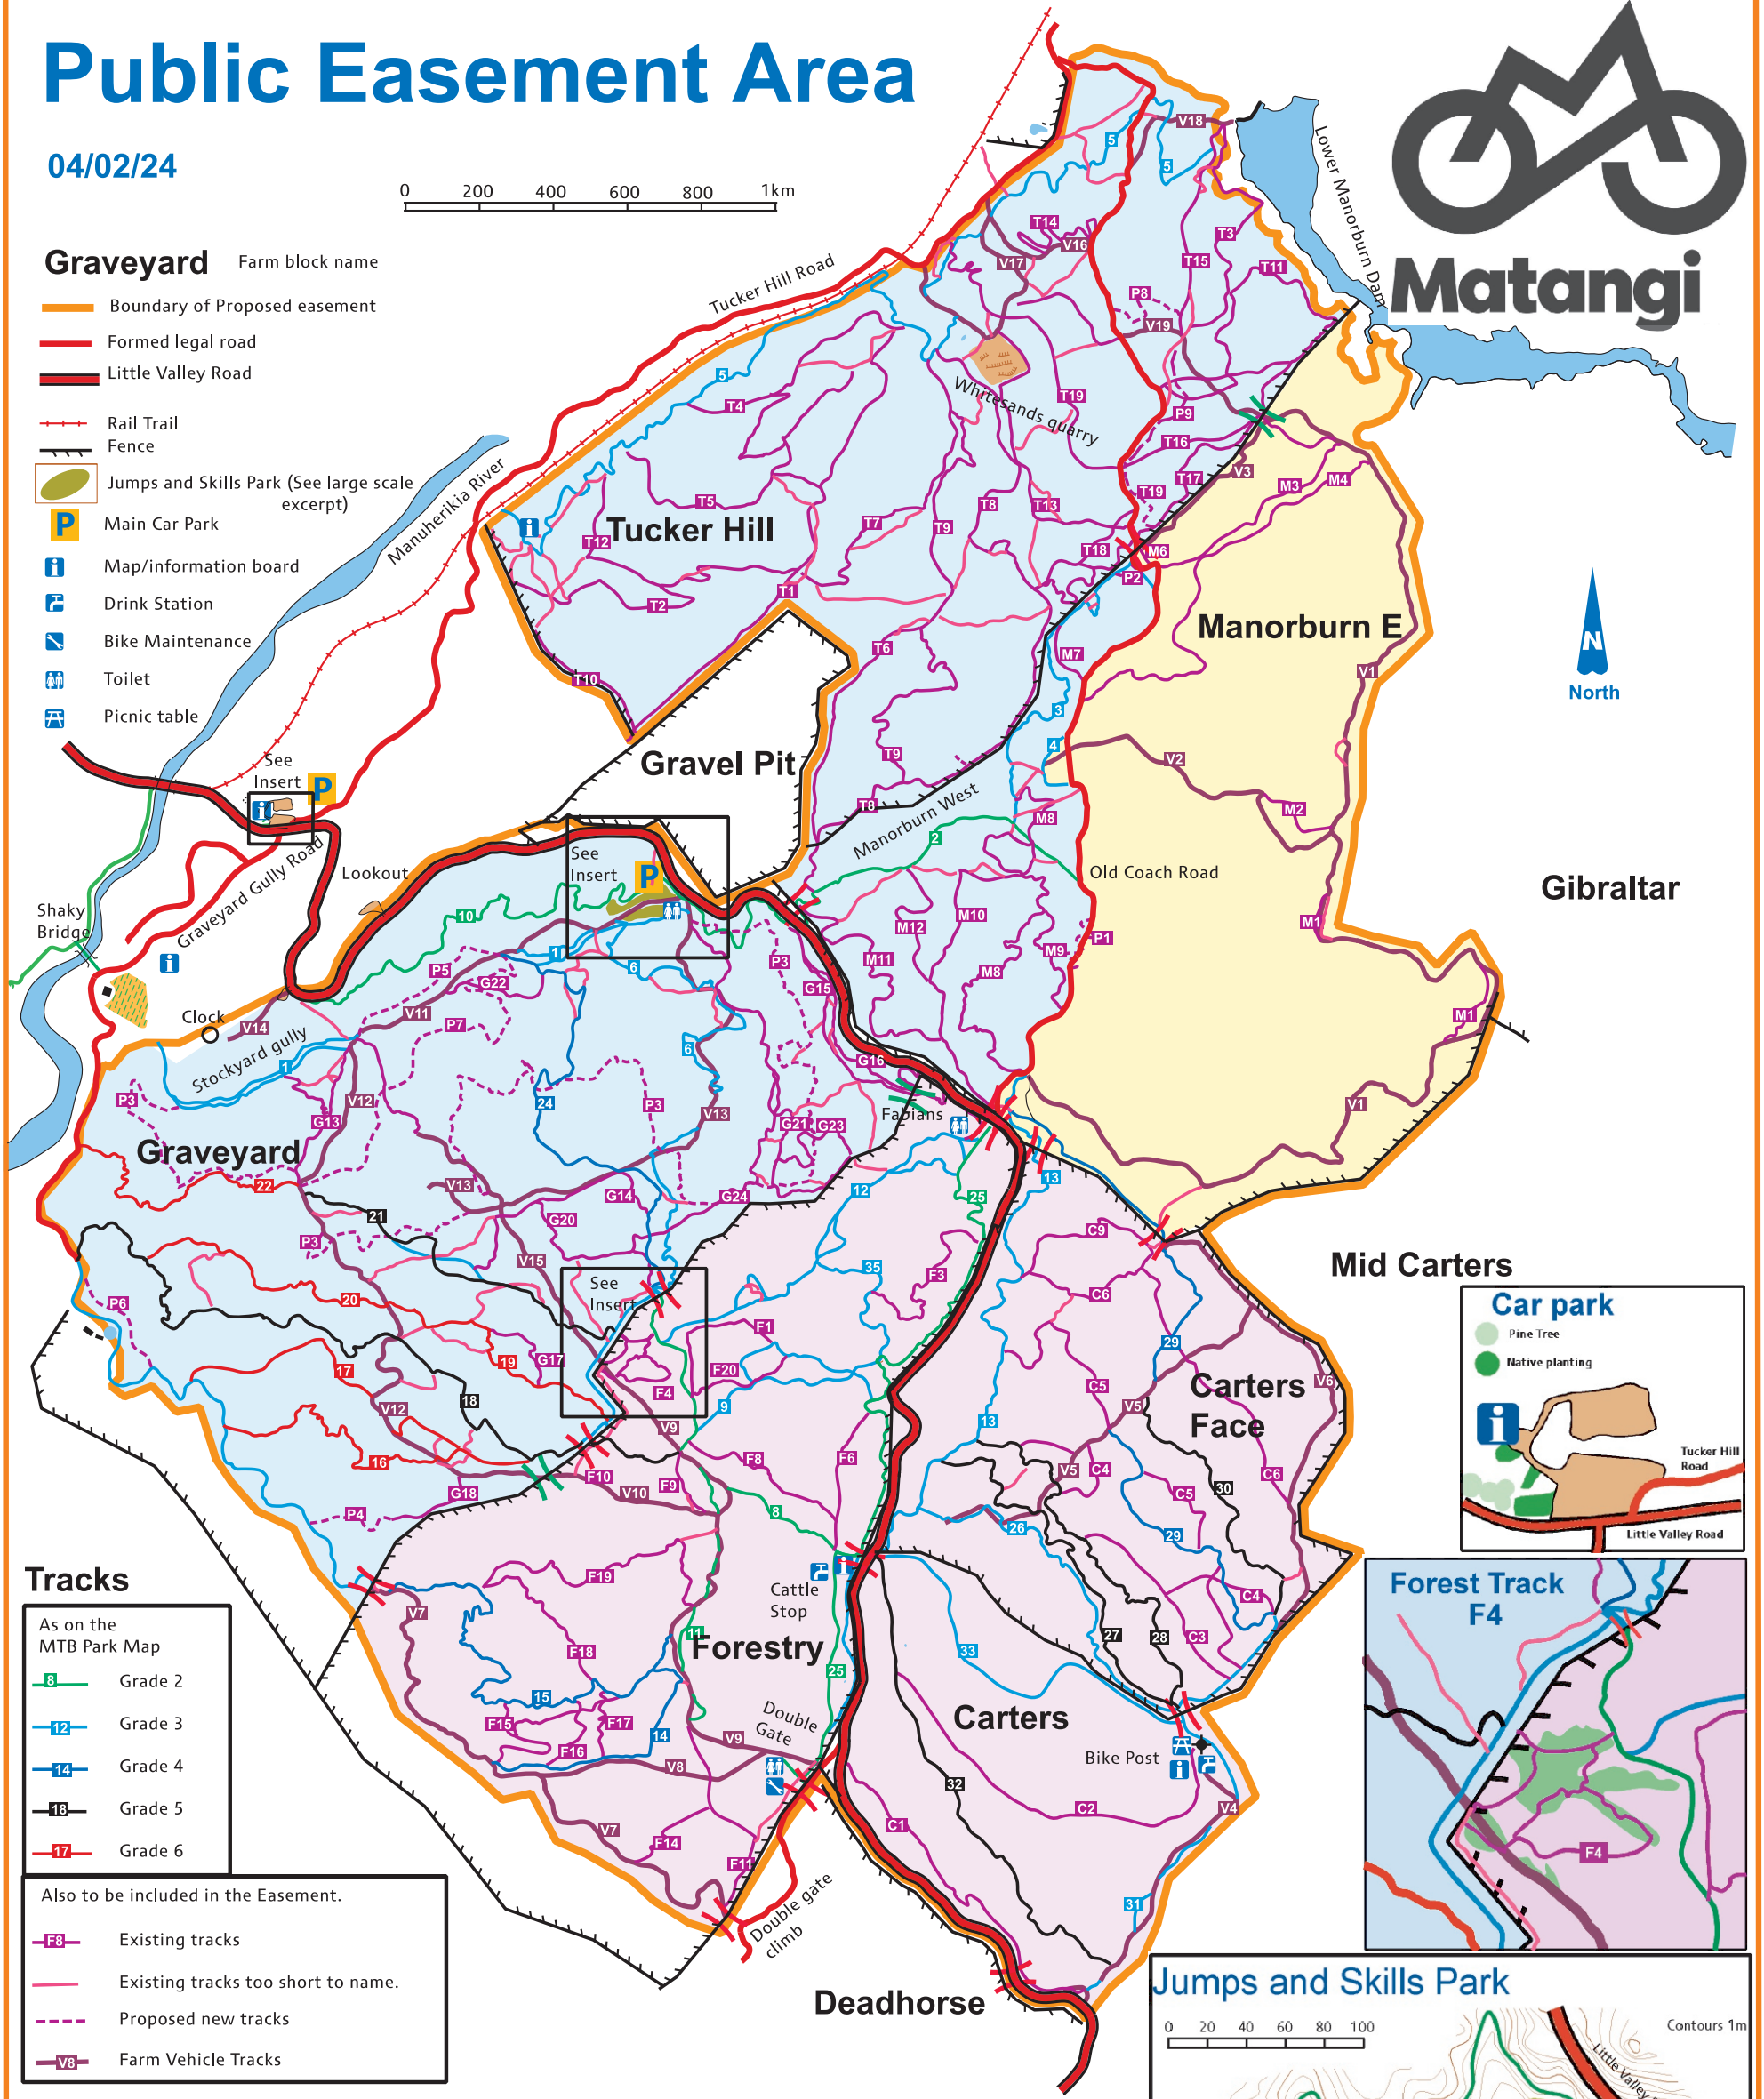

Public Easement Area

04/02/24

Graveyard Farm block name

- Boundary of Proposed easement
- Formed legal road
- Little Valley Road
- Rail Trail
- Fence
- Jumps and Skills Park (See large scale excerpt)
- P Main Car Park
- i Map/information board
- F Drink Station
- M Bike Maintenance
- T Toilet
- A Picnic table

Tracks

- As on the MTB Park Map
- Grade 2
 - Grade 3
 - Grade 4
 - Grade 5
 - Grade 6

- Also to be included in the Easement.
- Existing tracks
 - Existing tracks too short to name.
 - Proposed new tracks
 - Farm Vehicle Tracks

- Area where no new tracks should be built
- Area which will be closed for lambing, also no new tracks
- Area where additional tracks may be constructed.
- Areas outside of Proposed Easement No right of public access

- International Bike Parks Sign
- Existing stile
- Proposed fence crossing. Stile, cattle stop or gate
- Track ID See spreadsheet for more details of each track.